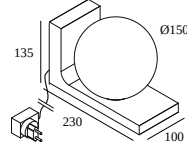

OONO T 930

29624 9000 GM

AVAILABLE IN

ALUMINIUM MARBLED 29624 9000 AM

GOLD MARBLED 29624 9000 GM

[View on website](#)

General info

LOCATION	indoor
INSTALLATION	Table top Stand alone
INGRESS PROTECTION	IP20
WEIGHT (KG)	3.1
ADJUSTABILITY	non adjustable
INFORMATION	INCL.POWER ADAPTER dimmable by touch