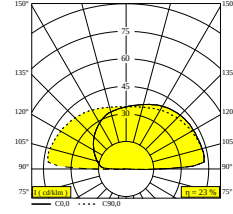

OONO T 930

29624 9000 GM

AVAILABLE IN

ALUMINIUM MARBLED 29624 9000 AM

GOLD MARBLED 29624 9000 GM

[View on website](#)

General info

LOCATION	indoor
INSTALLATION	Table top Stand alone
INGRESS PROTECTION	IP20
WEIGHT (KG)	3.1
ADJUSTABILITY	non adjustable
INFORMATION	INCL.POWER ADAPTER dimmable by touch

Electrical info

ELECTRICAL	100-240V / 50-60Hz
CLASS	III
POWER SUPPLY	YES
DIM TYPE	Touch
ENERGY CLASS	F

Lightsource info

LIGHTSOURCE NAME	LED
LIGHTSOURCE	LED array 6W / CRI>90 (R9: 50) / 3000K-1800K / 623lm
TM-30 VALUES	rf: 90 / Rg: 99
SDCM	SDCM2
RISKGROUP	RG1
LM80	L90B10 > 50000
LED TECHNICS (LIGHT SOURCE)	623lm // 6W // 105lm/W
LED TECHNICS (LUMINAIRE)	144lm // 6,9W // 21lm/W